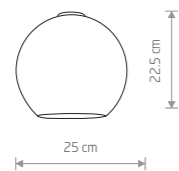

CAMELEON POLARIS

metallized glass, painted steel

10200 10201

works with / zastosuj z / применять с

1× CAMELEON CABLE E27